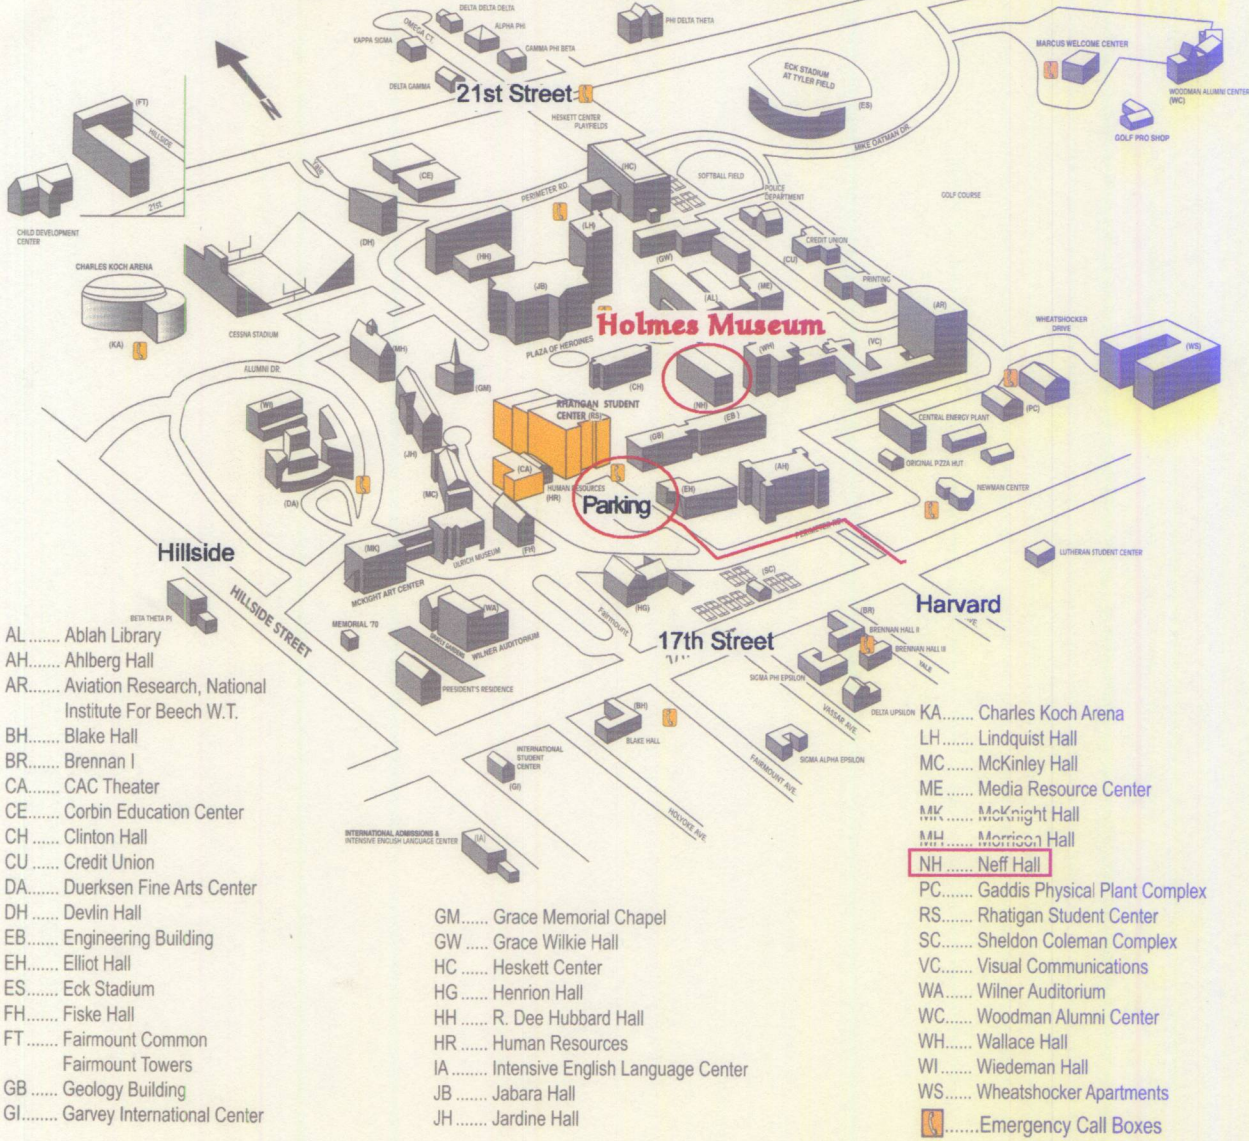

Campus Map Provided by Rhatigan Student Center

Holmes Museum of Anthropology
Hours: 1-5 P.M. Monday - Friday, except Holidays
Group tours by appointment
Director: Jerry Martin
Telephone 316-978-3195
Jerry.Martin@wichita.edu